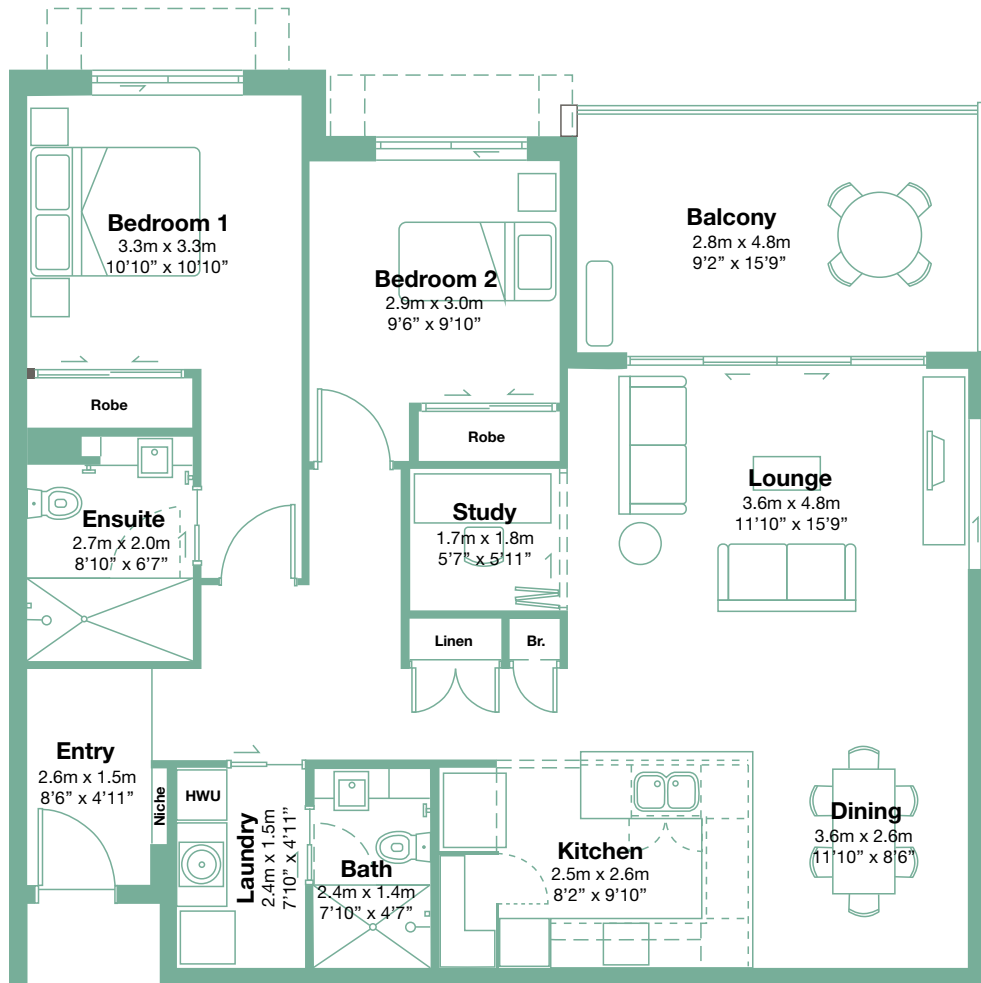

ACACIA GREVILLEA

Type
02

Unit area (excluding balcony): 98.5sqm
Balcony: 13.4sqm

2 2 1 1